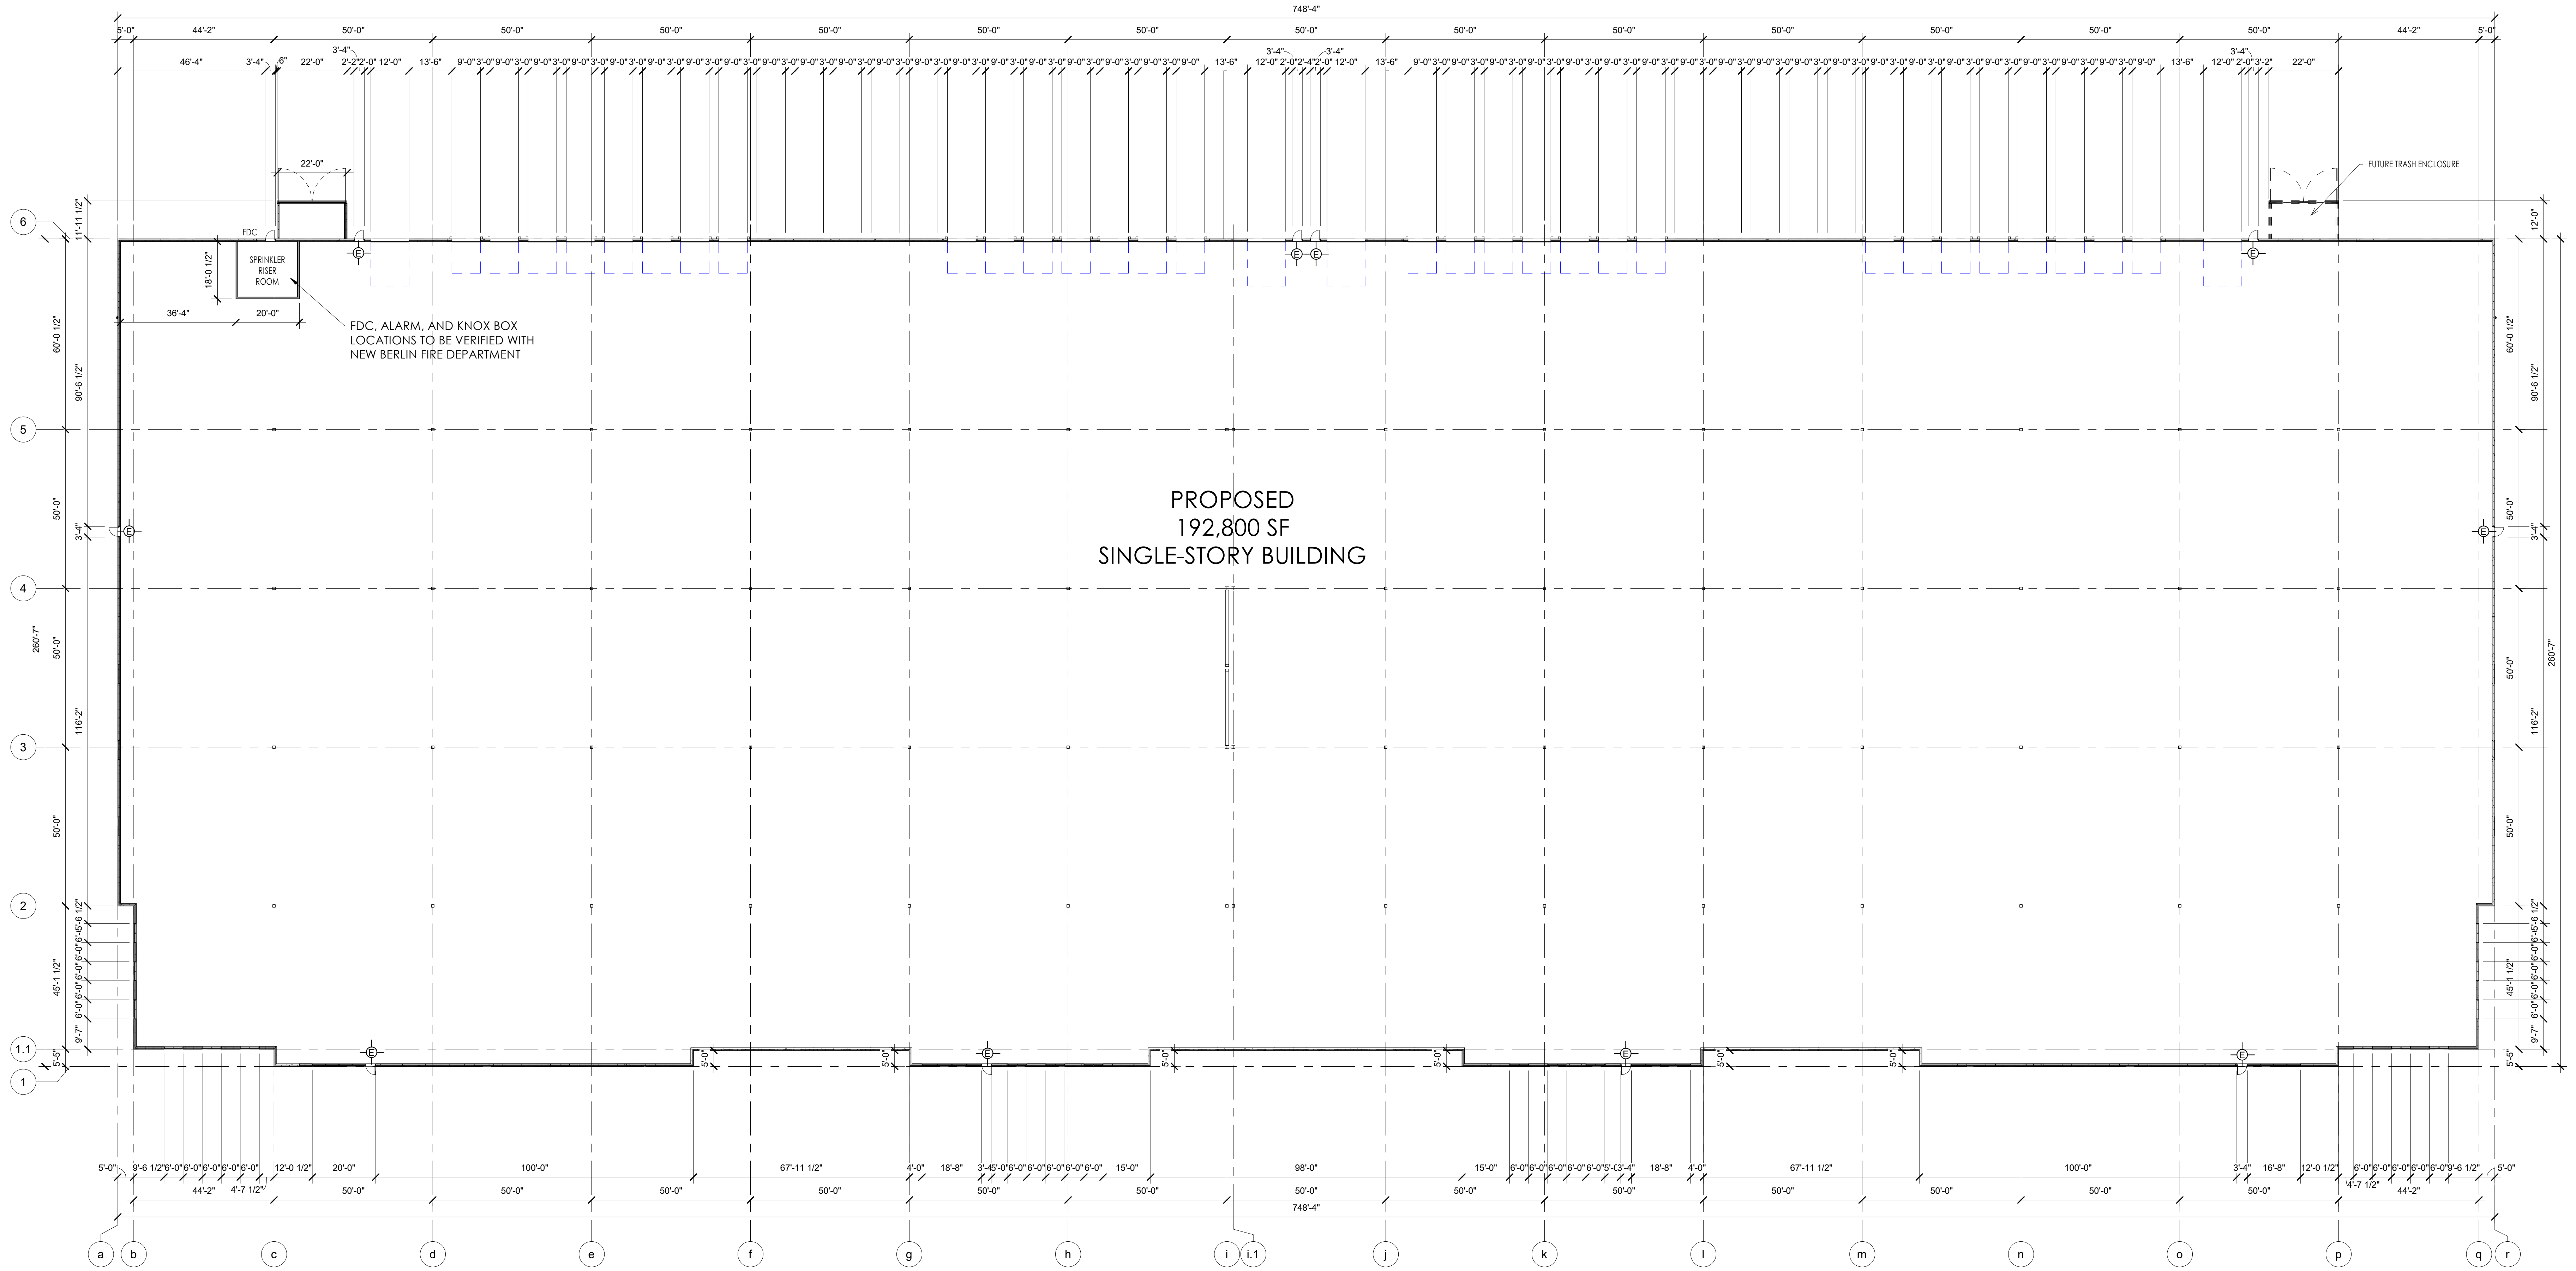

OVERALL FLOOR PLAN

SHEET TITLE

NEW BERLIN DEVELOPMENT
192,800 SF MULTI TENANT BUILD.
WEST SMALL ROAD
NEW BERLIN, WISCONSIN

JOB: 3218
DRAWN: CK
CHECKED: DF
DATE: 10-18-19
SHEET:

A1.1

PROPOSED
192,800 SF
SINGLE-STORY BUILDING

1 OVERALL FLOOR PLAN
3/8\"/>

APPLICABLE
TO ALL
PLAN VIEWS