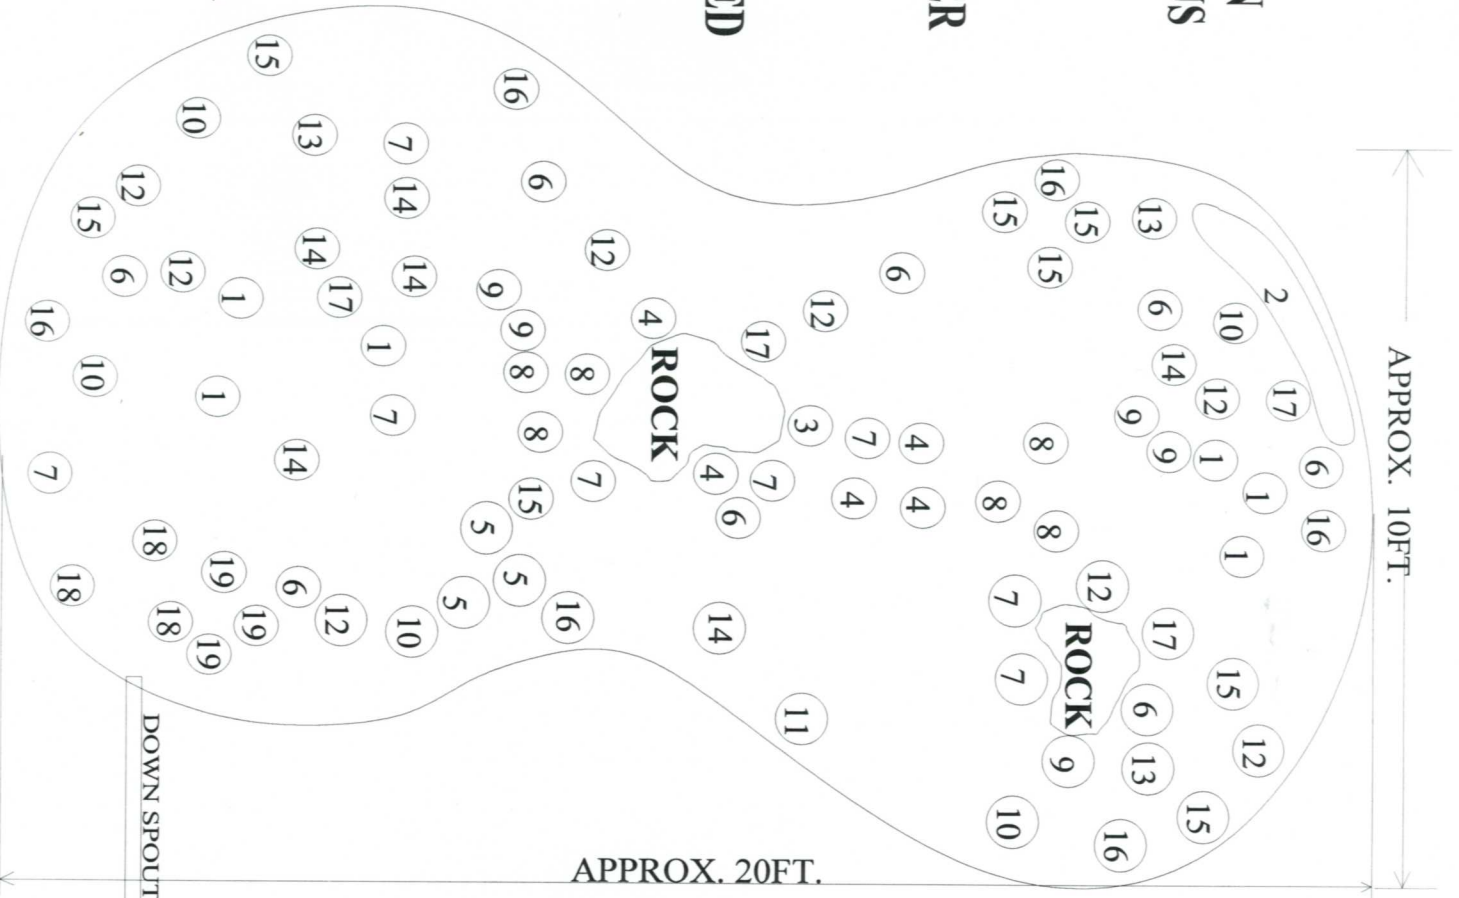

1. WILD NODDING ONION
2. PRICKLY PEAR CACTUS
3. COMPASS PLANT
4. WILD SENNA
5. BLUE-EYED GRASS
6. RATTLESNAKE MASTER
7. LIATRIS
8. IRON WEED
9. BLACK-EYED SUSAN
10. BUTTERFLY MILKWEED
11. LITTLE BLUESTEM
12. ROYAL CATCH FLY
13. WILD QUININE
14. HOARY VERVAIN
15. WILD PETUNIA
16. LAVENDER HYSSOP
17. RED MILKWEED
18. CARDINAL FLOWER
19. GREAT BLUE LOBELIA

**CITY OF
NEW BERLIN
RAIN GARDEN**

LOCATED AT
3711 S. CASPER DR.
(NEW BERLIN RECYCLE CENTER)